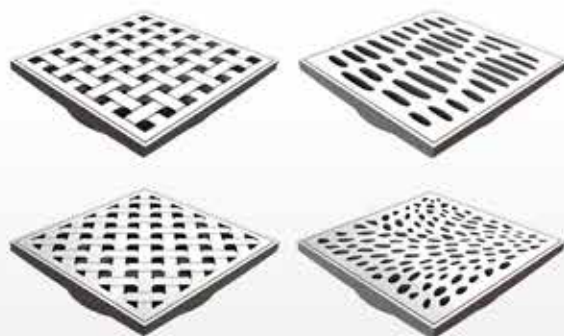

 **BOUNTYBRASSWARE**

ORGANICS FLOOR WASTE

Elegant, beautiful and functional... the Organics selection of floor wastes by Bounty Brassware. A choice of designs to suit any bathroom style. Enjoy the classic look of the 2 Woven options, or style your bathroom with the contemporary look of the Flow or Dreamtime designs.

Solid cast and forged brass construction that allows you to update your floor waste without updating your floor.

Available in Chrome, Polished Brass, Satin Chrome, Gold and Matt Black.

ORGANICS FLOOR WASTE

REGISTERED
DESIGN

Flow

PRODUCT CODE:

16110.01 - F/W Organics Flow 100mm CP

AVAILABLE FINISHES:

Chrome, Polished Brass, Satin Chrome, Gold and Matt Black

REGISTERED
DESIGN

Dreamtime