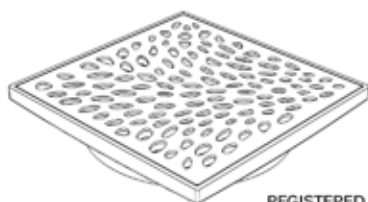

REGISTERED
DESIGN

Flow

PRODUCT CODE:

16110.01 - F/W Organics Flow 100mm CP

AVAILABLE FINISHES:

Chrome, Polished Brass, Satin Chrome, Gold and Matt Black

REGISTERED
DESIGN

Dreamtime