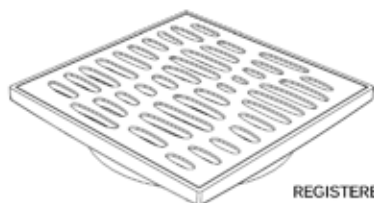

Solid cast and forged brass construction that allows you to update your floor waste without updating your floor.

Available in Chrome, Polished Brass, Satin Chrome, Gold and Matt Black.

ORGANICS FLOOR WASTE