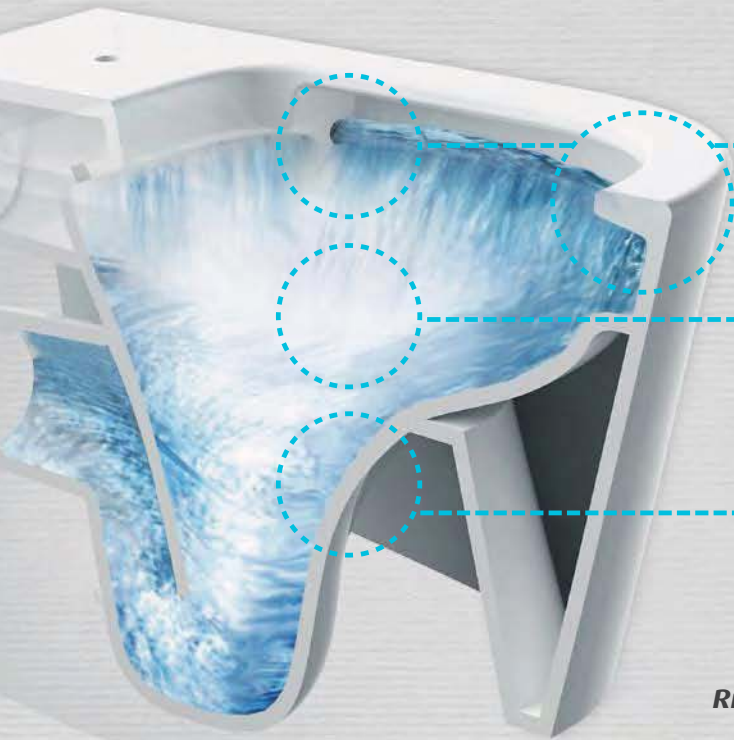

Seima Rimless ^{TRUE} Clean Flush™

**Rimless design
for a powerful
flush**

**Ultra smooth
surface, easy
to clean and
green**

**Antibacterial
for superior
hygiene**

The three
elements
of a
**TRUE
clean
flush**

Finally someone sat down and thought about the toilet.

There is nothing that can't be improved with innovative thinking. Seima applied this theory to the most 'utility' object in the home. And the result flows with state-of-the-art function.

Rimless design for a powerful flush.

To begin with we removed the flushing edge, creating the Seima Rimless™ pan. Grime and bacteria have nowhere to hide. The more powerful flush is precise and splash free. It efficiently washes the complete pan and uses less water. Waste is propelled away in a single flush.

Aesthetics has not been overlooked. Inside the rimless bowl, Seima has taken care to create a streamlined minimalist bowl design that is free of unsightly folds and dimples. Take a look!

Ultra smooth, antibacterial Seima NanoGlaze™ surface.